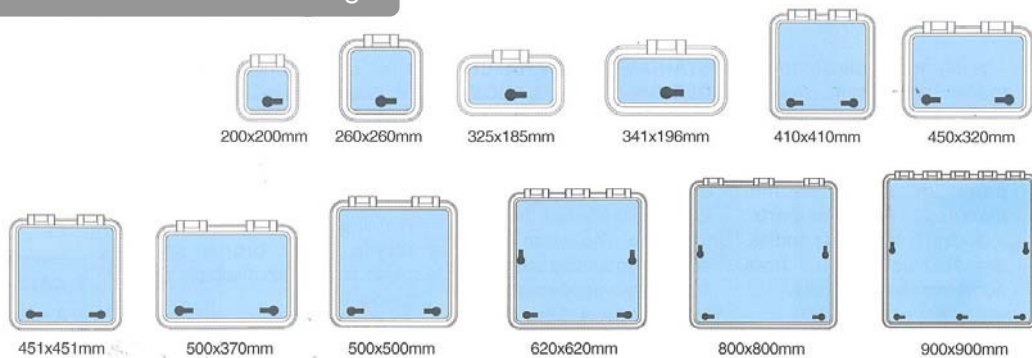

Gebo

imported by **Webasto**
Feel the drive

hatches and portlights

Standard deckhatch without flange

Standard deckhatch with flange

FlushLine hatches

FlushLine round/delta hatches

Portlights, round