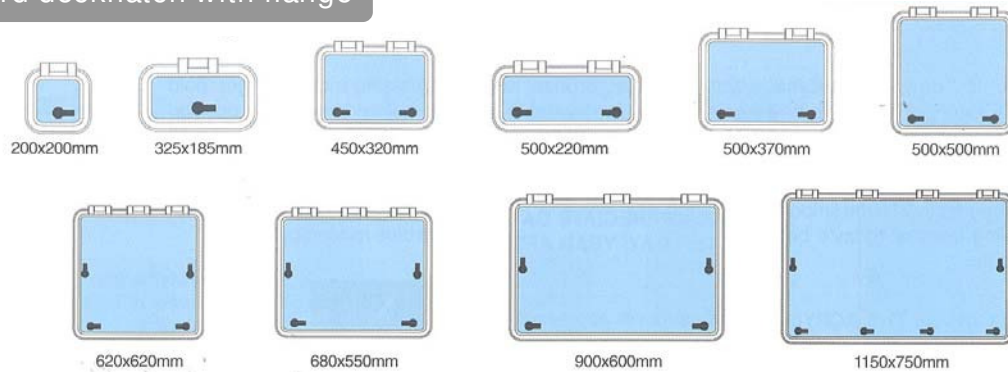

Gebo

imported by **Webasto**
Feel the drive

hatches and portlights

Standard deckhatch without flange

Standard deckhatch with flange

FlushLine hatches

FlushLine round/delta hatches

Portlights, round