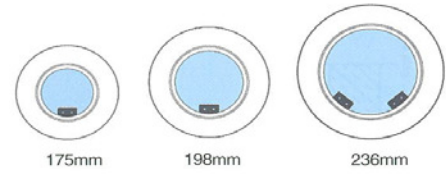

Gebo

imported by **Webasto**
Feel the drive

hatches and portlights

Standard deckhatch without flange

Standard deckhatch with flange

FlushLine hatches

FlushLine round/delta hatches

Portlights, round