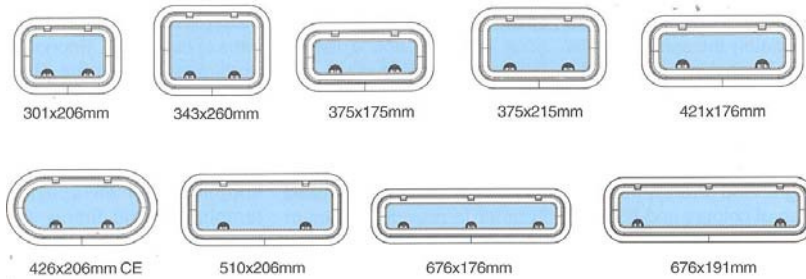

Portlights, rectangular

Portlights, elliptical

Portlights, Circular Ended

FlushLine portlights

Portlights, EconoLine

Service / Installation :

Webasto Product Australia Pty Ltd
 ABN 36 003 324 070
 423-427 The Boulevard
 Kirrawee NSW 2232
 Australia
 Phone: +61 (0)2 8536 4800
 Fax: +61 (0)2 8536 4899
 Hotline: 1800 244 494