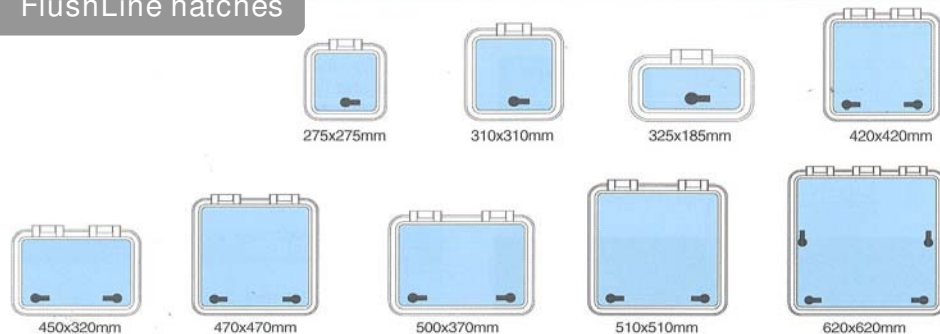

Gebo

imported by **Webasto**
Feel the drive

hatches and portlights

Standard deckhatch without flange

Standard deckhatch with flange

FlushLine hatches

FlushLine round/delta hatches

Portlights, round