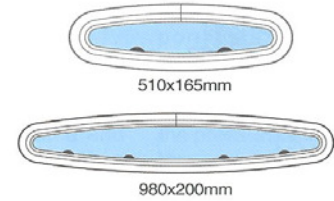

Portlights, elliptical