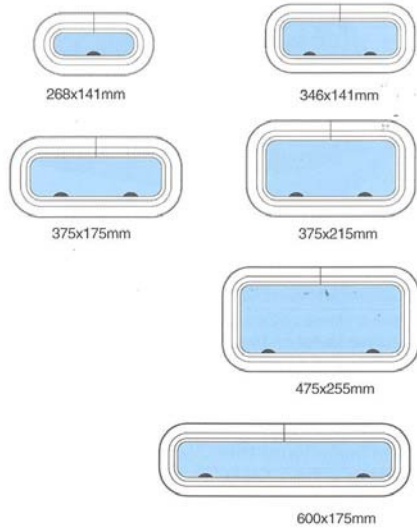

Portlights, rectangular