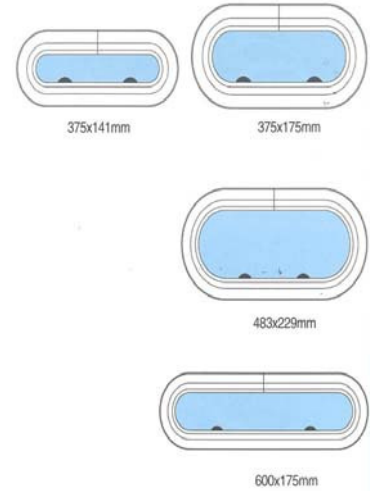

Portlights, Circular Ended